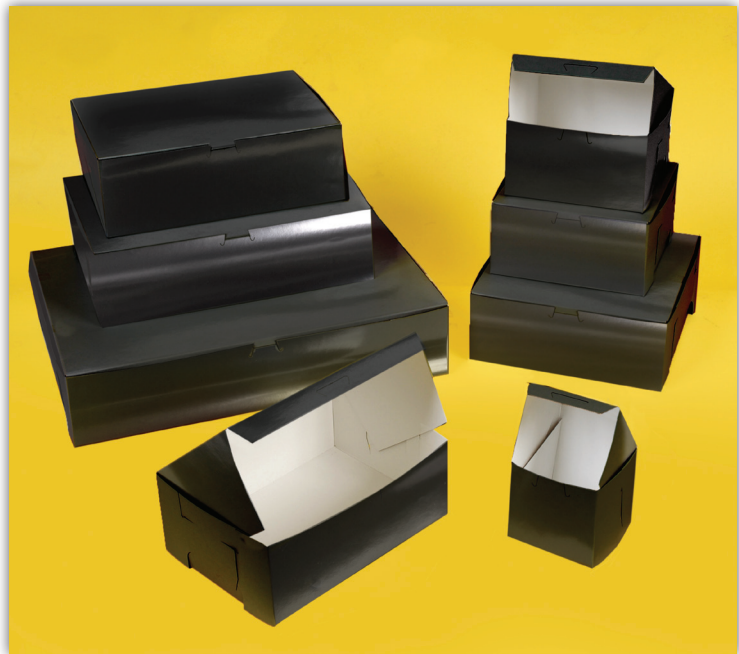

A touch of
CLASS

BLACK LICORICE BOXES

BOXit Corporation

BOXit Stocks it

www.boxit.com

Black Licorice

1 Piece Lock Corner, Gloss Black Outside, White Interior, Compatible with most Cupcake Inserts

ITEM	SIZE	BDL/CS PACK	APPROX. WT/BDL.	CUBE/ BDL.
444B-960	4 x 4 x 4	100	7	0.16
632B-960	6-1/2 x 3-3/4 x 2-1/8	100	6	0.25
774B-960	7 x 7 x 4	100	14	0.32
844B-960	8 x 4 x 4	100	10	0.22
853B-960	8 x 5-1/2 x 3	100	11	0.26
884B-960	8 x 8 x 4	100	17	0.37
954B-960	9 x 5 x 4	100	13	0.28
10102B-960	10 x 10 x 2-1/2	100	16	0.41
10104B-960	10 x 10 x 4	100	24	0.54
14104B-960	14 x 10 x 4 1/4 Sheet	100	30	0.81
19144B-960	19 x 14 x 4 1/2 Sheet	50	26	0.69

in business for over 80 years

- Made with recyclable cardboard
- Experienced customer service representatives are available to assist you with your order
- In stock for immediate shipment

SCAN WITH
SMARTPHONE APP