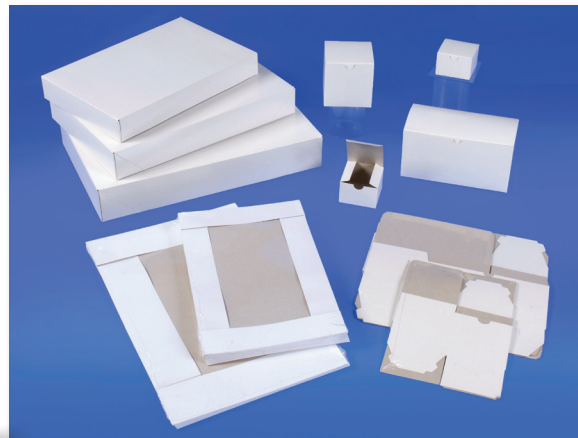

Display **IN** Style

BOXit Corporation

BOXit Stocks it

Apparel Boxes

2-Piece pop-up apparel boxes are made with 100% recycled material. White gloss outside and gray interior.

ITEM	SIZE	BUNDLE PACK	BUNDLES PER SHIPPING CARTON	WT PER SHIPPING CARTON
615/DP4-004	15 x 9-1/2 x 2-1/2	4	25	31
617/DP2-004	17 x 11 x 2-1/2	2	25	21
619/DP2-004	19 x 12 x 3	2	25	27
624/DP2-004	24 x 14 x 4	2	12	19

Bakery Boxes

1-Piece lock corner. 100% recycled material with white outside and kraft interior.

ITEM	SIZE	BUNDLE PACK	BUNDLES PER SHIPPING CARTON	WT PER SHIPPING CARTON
992B/DP4-261	9 x 9 x 2-1/2	4	25	17
995B/DP2-261	9 x 9 x 5	2	50	31
10102B/DP4-261	10 x 10 x 2-1/2	4	25	22
10105B/DP2-261	10 x 10 x 5	2	50	40
12125B/DP2-261	12 x 12 x 5	2	25	25
19144B/DP2-261	19 x 14 x 4	2	25	37

Gift Boxes

Folding gift boxes are made with 100% recycled material. White gloss outside and gray interior.

ITEM	SIZE	BUNDLE PACK	BUNDLES PER SHIPPING CARTON	WT PER SHIPPING CARTON
54103/DP4-000	3 x 3 x 2	4	25	5
54111/DP4-000	4 x 4 x 4	4	25	8
54107/DP4-000	7 x 7 x 7	4	25	28
54119/DP4-000	9 x 4-1/2 x 4-1/2	4	50	36
54136/DP2-000	12 x 12 x 5-1/2	2	25	37
54145/DP2-000	14 x 14 x 5	2	12	19

BOXES ARE SHRINK WRAPPED WITH UPC LABEL

in business since 1932

- Don't waste valuable shelf space! Display unit can be strategically placed to help increase sales.
- Display unit assembles in seconds.
- Convenient shrink-wrapped retail packages of 2 or 4 boxes.
- Boxes are made with recycled cardboard - FDA compliant.
- Experienced customer service representatives are available to assist you with your order.
- In-stock for immediate shipment.